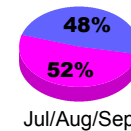

Membership Results
2012-2013

Membership
2011-2012

Month	Net Memb Goal	Actual New Memb	Actual Dropped Memb	Gain/Loss of Memb	Gain/Loss of Memb
Jul/Aug/Sep		30	-51	-21	22
Oct/Nov/Dec		27	-73	-46	-20
Jan/Feb/Mar					13
Totals		57	-124	-67	15

Membership Results 2012-2013

Goal, New, Dropped, Gain/Loss

Comparison of Membership Gain/Loss

Current Year Compared to the Previous Year

Gender Comparison 2012-2013

Jan/Feb/Mar

Male

Female