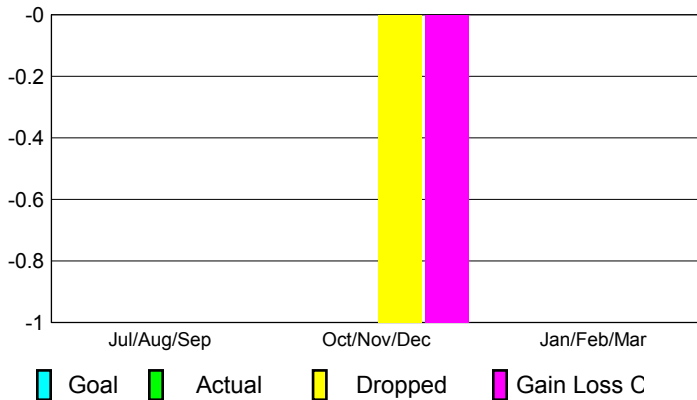

2012-2013 GMT Reports for District (or Undistricted) **District LA 3**

GMT: **Ricardo Shoiti Komatsu**

Location: **BRAZIL**

GMT CA: **3**

CLUBS

Club Results
2012-2013

Clubs
2011-2012

Month	New Club Goal	Actual New Clubs	Actual Dropped Clubs	Gain/Loss of Clubs	Gain/Loss of Clubs
Jul/Aug/Sep		0	0	0	0
Oct/Nov/Dec		0	-1	-1	0
Jan/Feb/Mar					0
Totals		0	-1	-1	0

Club Results 2012-2013

Goal, New, Dropped, Gain/Loss

Comparison of Club Gain/Loss

Current Year Compared to the Previous Year

YTD Status Quo Clubs 2012-2013

Status Quo Clubs Compared to Status Quo Members

MEMBERSHIP