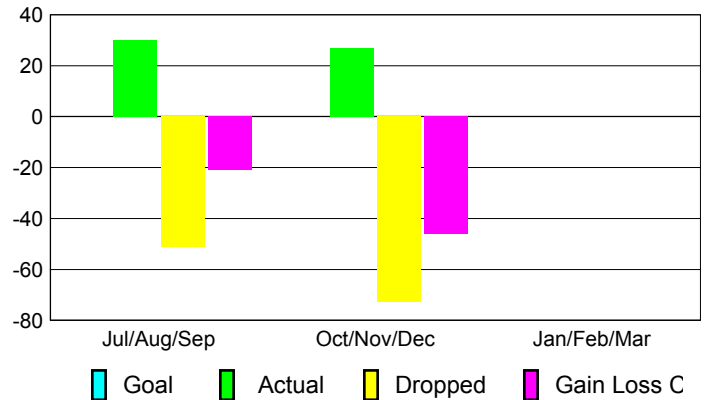

Membership Results 2012-2013

Goal, New, Dropped, Gain/Loss

Comparison of Membership Gain/Loss

Current Year Compared to the Previous Year