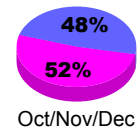

Membership Results
2012-2013

Membership
2011-2012

Month	Net Memb Goal	Actual New Memb	Actual Dropped Memb	Gain/Loss of Memb	Gain/Loss of Memb
Jul/Aug/Sep		30	-51	-21	22
Oct/Nov/Dec		27	-73	-46	-20
Jan/Feb/Mar					13
Totals		57	-124	-67	15

Membership Results 2012-2013

Goal, New, Dropped, Gain/Loss

Comparison of Membership Gain/Loss

Current Year Compared to the Previous Year

Gender Comparison 2012-2013

Jan/Feb/Mar

Male

Female