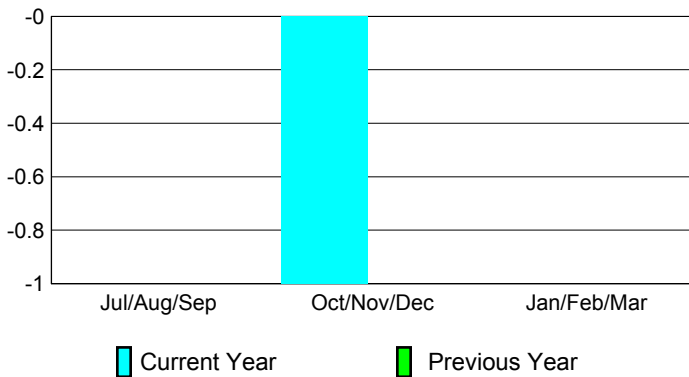

2012-2013 GMT Reports for District (or Undistricted) **District LA 3**

GMT: **Ricardo Shoiti Komatsu**

Location: **BRAZIL**

GMT CA: **3**

CLUBS

Club Results
2012-2013

Clubs
2011-2012

Month	New Club Goal	Actual New Clubs	Actual Dropped Clubs	Gain/Loss of Clubs	Gain/Loss of Clubs
Jul/Aug/Sep		0	0	0	0
Oct/Nov/Dec		0	-1	-1	0
Jan/Feb/Mar					0
Totals		0	-1	-1	0

Club Results 2012-2013

Goal, New, Dropped, Gain/Loss

Comparison of Club Gain/Loss

Current Year Compared to the Previous Year

YTD Status Quo Clubs 2012-2013

Status Quo Clubs Compared to Status Quo Members

MEMBERSHIP