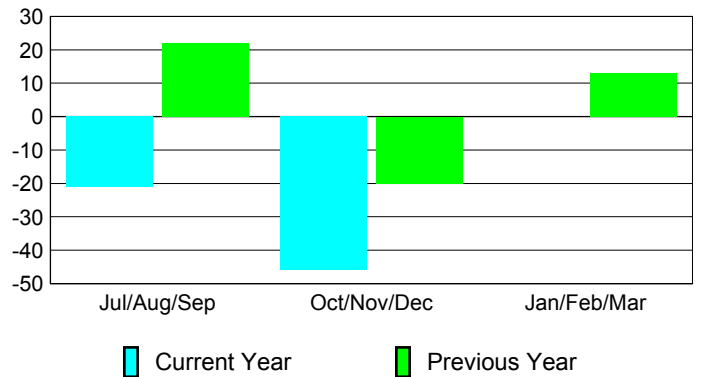

Membership Results
2012-2013

Membership
2011-2012

Month	Net Memb Goal	Actual New Memb	Actual Dropped Memb	Gain/Loss of Memb	Gain/Loss of Memb
Jul/Aug/Sep		30	-51	-21	22
Oct/Nov/Dec		27	-73	-46	-20
Jan/Feb/Mar					13
Totals		57	-124	-67	15

Membership Results 2012-2013

Goal, New, Dropped, Gain/Loss

Comparison of Membership Gain/Loss

Current Year Compared to the Previous Year

Gender Comparison 2012-2013

Jan/Feb/Mar

Male

Female